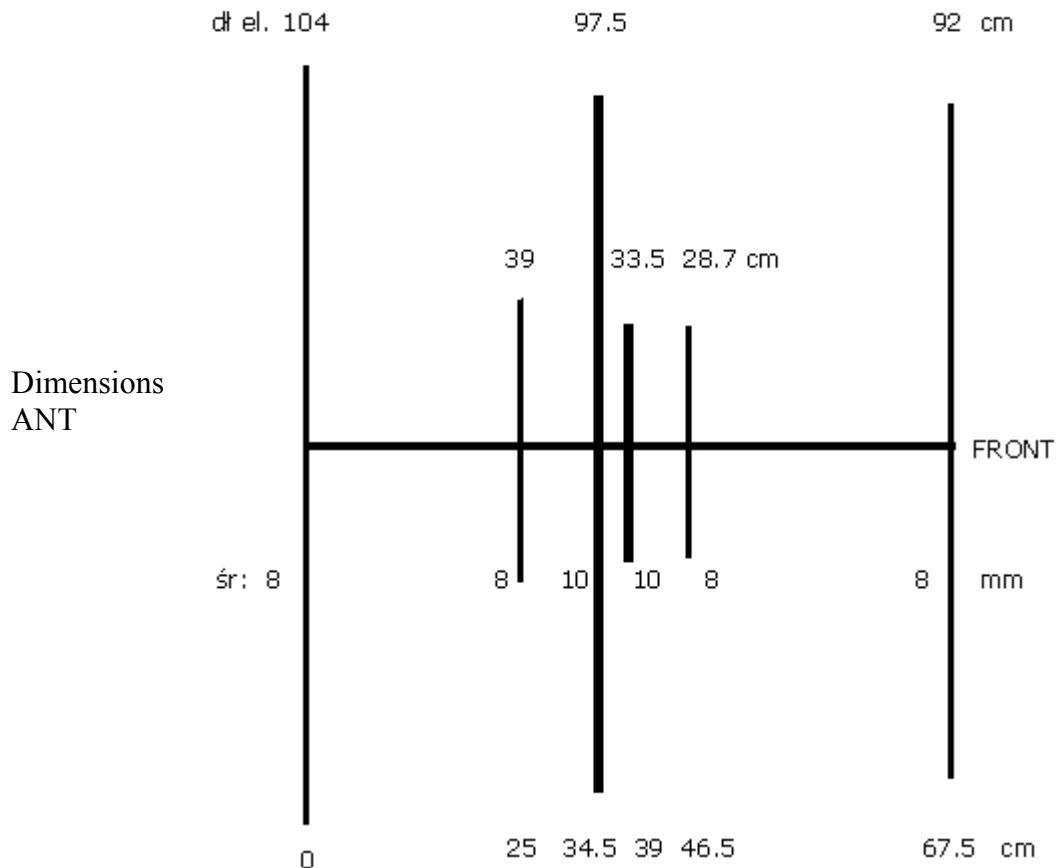

# UNDER CONSTRUCTION

**ANT DUAL 3 el. Yagi:**  
**B: 144 - 146 MHz and 430 - 440 MHz**

ANT DUAL YAGI 3 el. 2m/70cm  
SP4IZK

Gamma  
Match  
430 -  
440  
MHz

Gamma  
Match  
144 -  
147  
MHz