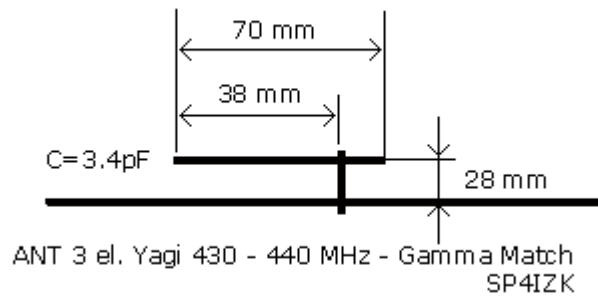

# UNDER CONSTRUCTION

**ANT DUAL 3 el. Yagi:**  
**B: 144 - 146 MHz and 430 - 440 MHz**

ANT DUAL YAGI 3 el. 2m/70cm  
SP4IZK

Gamma  
Match  
430 -  
440  
MHz

Gamma  
Match  
144 -  
147  
MHz